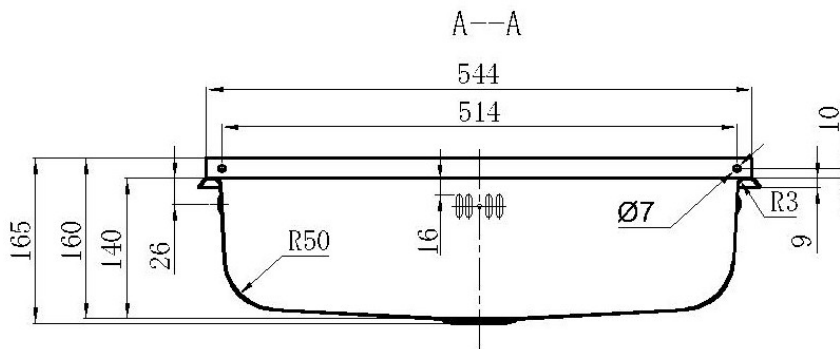

TECHNICAL DRAWING

Wall mounted sink