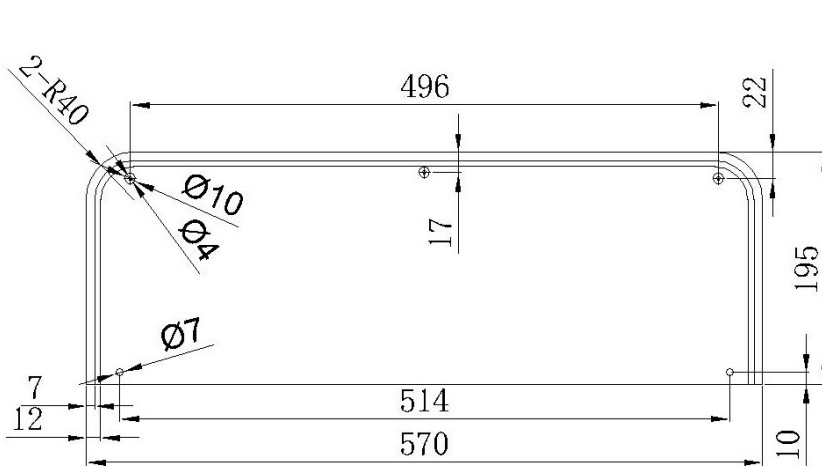

**TECHNICAL DATA**

- Made of 0,8 mm thickness AISI 304 stainless steel.
- Satin finish
- Fixed through bracket in 1,5 mm thickness AISI304 stainless steel (included).
- Dimensions without backsplask: 165 height x 560 width x 404 depth (mm).
- Dimensions with backsplask: 340 height x 570 width x 404 depth (mm).
- Drain hole Ø 52 mm.
- Maintenance: Stainless steel needs maintenance because dust can eventually damage the chrome in stainless steel. We recommend monthly cleaning with our special product.

**TECHNICAL DRAWING**

NOFER wall mounted utility sink made of 0,8 mm thickness satin finished AISI 304 stainless steel. Wall mounted installation. . Equipped with backsplash, removable and swing-up grid, drain valve, overflow valve and rubber plug with metal chain Dimensions without backsplask: 165 height x 560 width x 404 depth (mm). Dimensions with backsplask: 340 height x 570 width x 404 depth (mm). Bracket, screws and dowels for wall installation included.

**Backsplash**

Dimensions in mm

NOFER S.L.  
 Avenida de la fama, 118  
 08940 - Cornellà de Llobregat (Barcelona)  
 Tel +34 934 742 423 - Fax +34 934 743 548  
 export@nofer.com - www.nofer.com

**Related Products**

**TECHNICAL DRAWING**
**Grid**

**Support.**

Dimensions in mm

NOFER S.L.  
 Avenida de la fama, 118  
 08940 - Cornellà de Llobregat (Barcelona)  
 Tel +34 934 742 423 - Fax +34 934 743 548  
 export@nofer.com - www.nofer.com