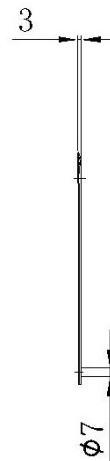

Backsplash