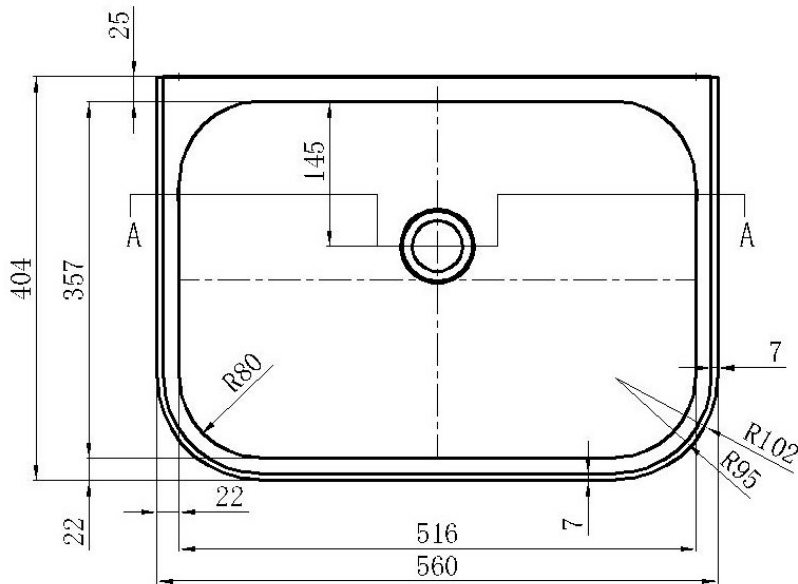

TECHNICAL DRAWING

Wall mounted sink