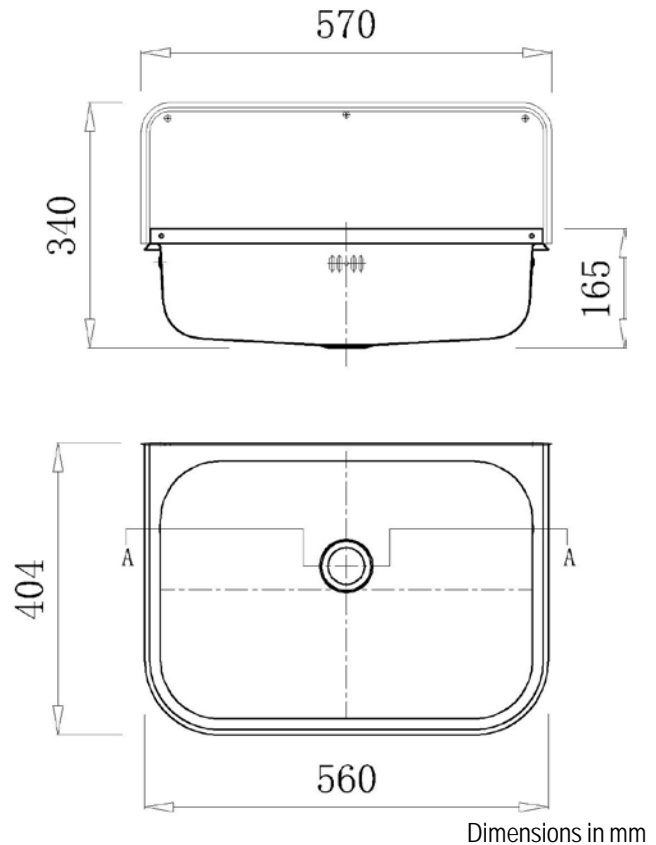

**TECHNICAL DATA**

- Made of 0,8 mm thickness AISI 304 stainless steel.
- Satin finish
- Fixed through bracket in 1,5 mm thickness AISI304 stainless steel (included).
- Dimensions without backsplask: 165 height x 560 width x 404 depth (mm).
- Dimensions with backsplask: 340 height x 570 width x 404 depth (mm).
- Drain hole Ø 52 mm.
- Maintenance: Stainless steel needs maintenance because dust can eventually damage the chrome in stainless steel. We recommend monthly cleaning with our special product.

**TECHNICAL DRAWING**

NOFER wall mounted utility sink made of 0,8 mm thickness satin finished AISI 304 stainless steel. Wall mounted installation. . Equipped with backsplash, removable and swing-up grid, drain valve, overflow valve and rubber plug with metal chain Dimensions without backsplask: 165 height x 560 width x 404 depth (mm). Dimensions with backsplask: 340 height x 570 width x 404 depth (mm). Bracket, screws and dowels for wall installation included.

**TECHNICAL DRAWING**
**Grid**

**Support.**

Dimensions in mm

NOFER S.L.  
 Avenida de la fama, 118  
 08940 - Cornellà de Llobregat (Barcelona)  
 Tel +34 934 742 423 - Fax +34 934 743 548  
 export@nofer.com - www.nofer.com