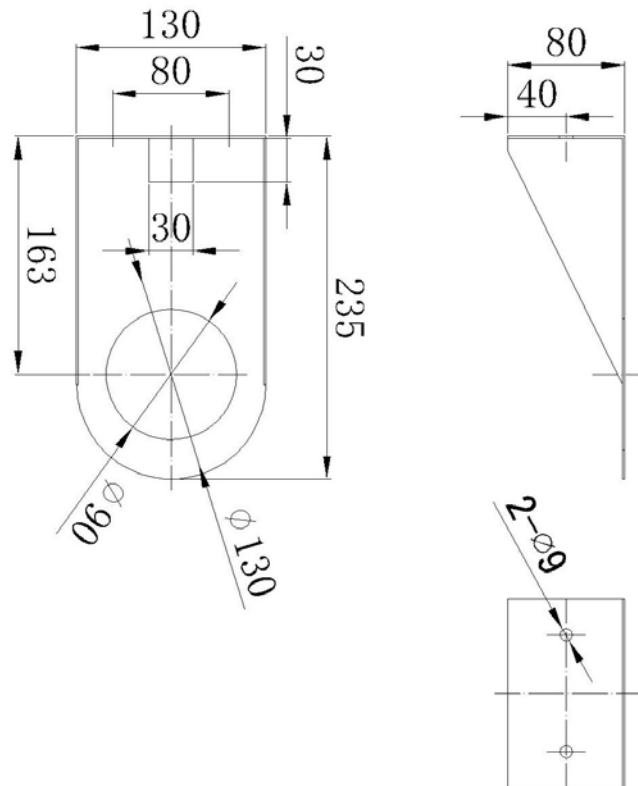

**TECHNICAL DATA**

- Made of 0,8 mm thickness AISI 304 stainless steel.
- Satin finish
- Fixed through bracket in 1,5 mm thickness AISI304 stainless steel (included).
- Dimensions without backsplask: 165 height x 560 width x 404 depth (mm).
- Dimensions with backsplask: 340 height x 570 width x 404 depth (mm).
- Drain hole Ø 52 mm.
- Maintenance: Stainless steel needs maintenance because dust can eventually damage the chrome in stainless steel. We recommend monthly cleaning with our special product.

**TECHNICAL DRAWING**

NOFER wall mounted utility sink made of 0,8 mm thickness satin finished AISI 304 stainless steel. Wall mounted installation. . Equipped with backsplash, removable and swing-up grid, drain valve, overflow valve and rubber plug with metal chain Dimensions without backsplask: 165 height x 560 width x 404 depth (mm). Dimensions with backsplask: 340 height x 570 width x 404 depth (mm). Bracket, screws and dowels for wall installation included.

**Backsplash**

Dimensions in mm

NOFER S.L.  
 Avenida de la fama, 118  
 08940 - Cornellà de Llobregat (Barcelona)  
 Tel +34 934 742 423 - Fax +34 934 743 548  
 export@nofer.com - www.nofer.com

**Related Products**

**TECHNICAL DRAWING**
**Grid**

**Support.**

Dimensions in mm

NOFER S.L.  
 Avenida de la fama, 118  
 08940 - Cornellà de Llobregat (Barcelona)  
 Tel +34 934 742 423 - Fax +34 934 743 548  
 export@nofer.com - www.nofer.com