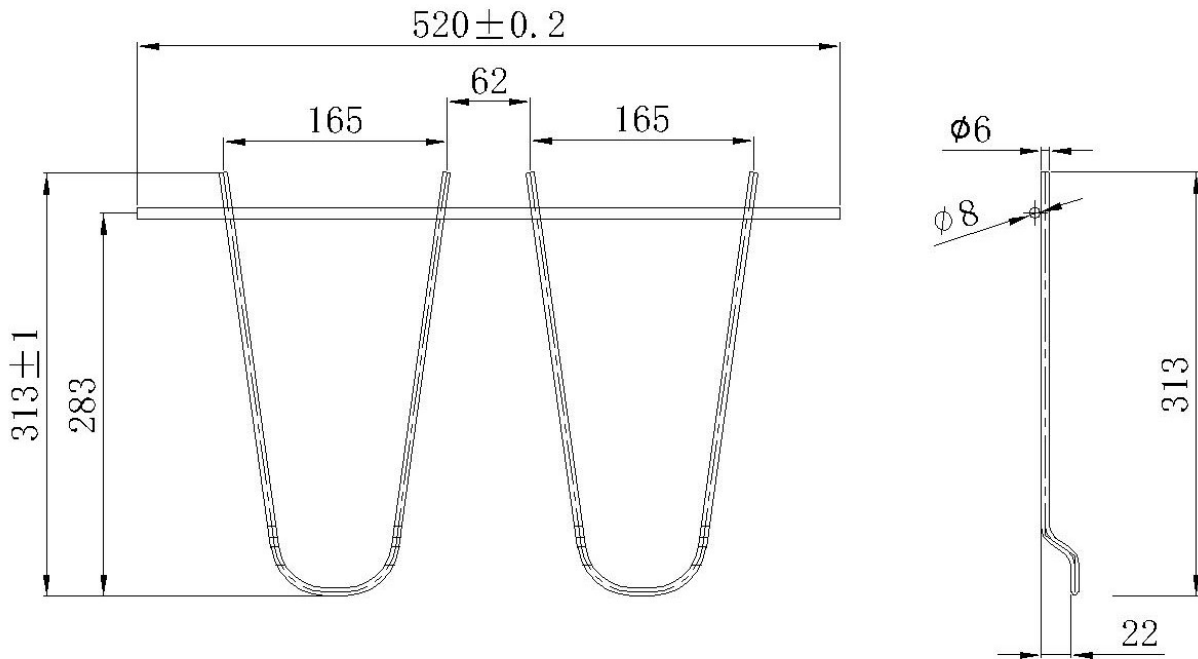

**TECHNICAL DATA**

- Made of 0,8 mm thickness AISI 304 stainless steel.
- Satin finish
- Fixed through bracket in 1,5 mm thickness AISI304 stainless steel (included).
- Dimensions without backsplask: 165 height x 560 width x 404 depth (mm).
- Dimensions with backsplask: 340 height x 570 width x 404 depth (mm).
- Drain hole Ø 52 mm.
- Maintenance: Stainless steel needs maintenance because dust can eventually damage the chrome in stainless steel. We recommend monthly cleaning with our special product.

**TECHNICAL DRAWING**

NOFER wall mounted utility sink made of 0,8 mm thickness satin finished AISI 304 stainless steel. Wall mounted installation. . Equipped with backsplash, removable and swing-up grid, drain valve, overflow valve and rubber plug with metal chain Dimensions without backsplask: 165 height x 560 width x 404 depth (mm). Dimensions with backsplask: 340 height x 570 width x 404 depth (mm). Bracket, screws and dowels for wall installation included.

**Backsplash**

Dimensions in mm

NOFER S.L.  
 Avenida de la fama, 118  
 08940 - Cornellà de Llobregat (Barcelona)  
 Tel +34 934 742 423 - Fax +34 934 743 548  
 export@nofer.com - www.nofer.com

**Related Products**

**TECHNICAL DRAWING**
**Grid**

**Support.**

Dimensions in mm

NOFER S.L.  
 Avenida de la fama, 118  
 08940 - Cornellà de Llobregat (Barcelona)  
 Tel +34 934 742 423 - Fax +34 934 743 548  
 export@nofer.com - www.nofer.com