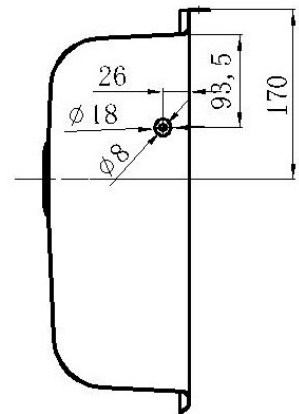

TECHNICAL DRAWING

Wall mounted sink